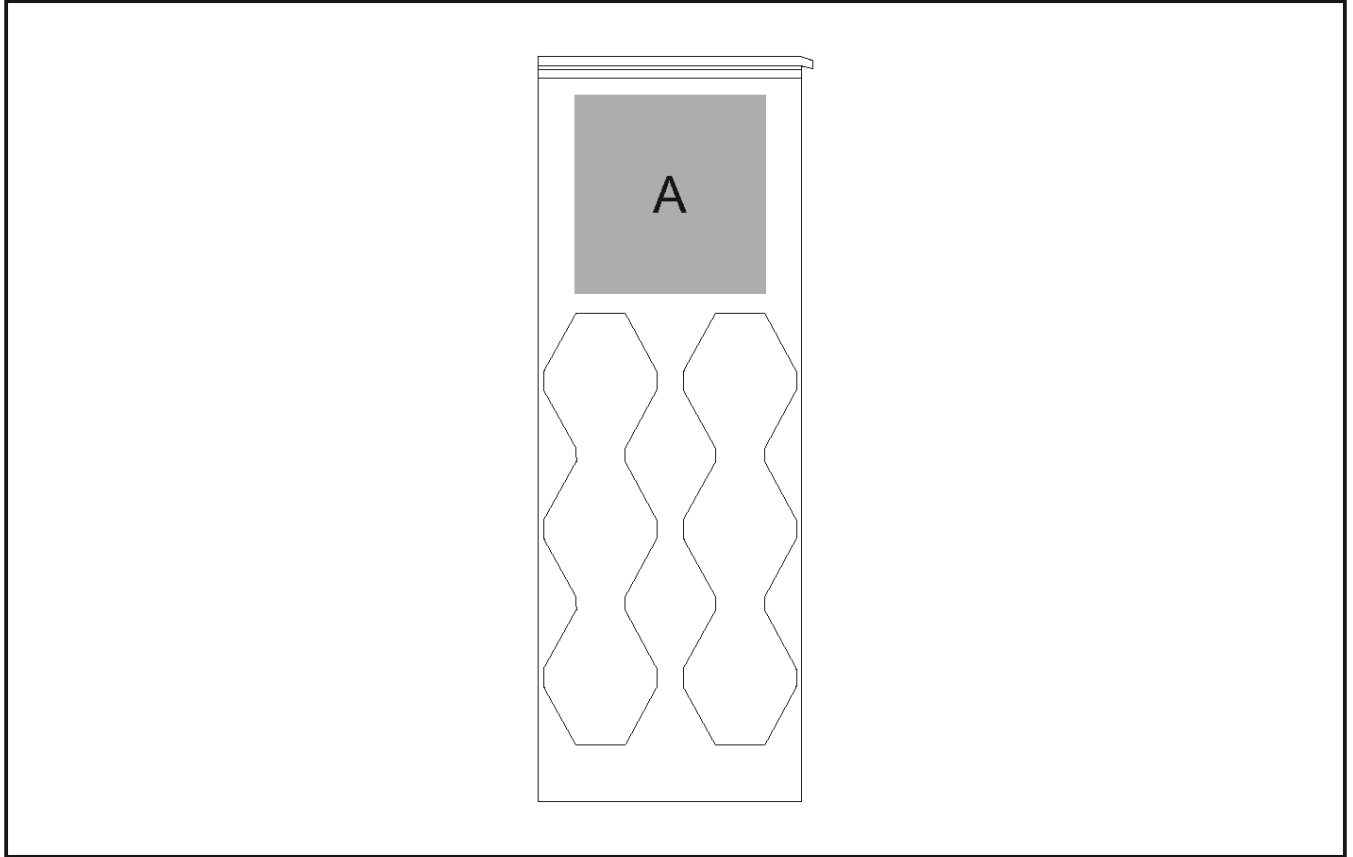

DW-7000

Serendipio Meteor Double-Wall Tumbler

Need to know:

- Includes 1-Position Laser Engraving OR 1-Colour, 1-Position Screen Wrap (setup fee applies)
- **Laser Colour: Black DW - Silver, Gold DW - Brown, Silver DW - Brown.**

Branding Options:

Position A

1. Laser Engraving (LB)
N/A
Size: 30mm wide x 40mm high
2. Pad Printing (PB)
4 Colours
Size: 33mm wide x 25mm high
3. Screen Wrap (SW)
1 Colour
Size: 200mm wide x 40mm high